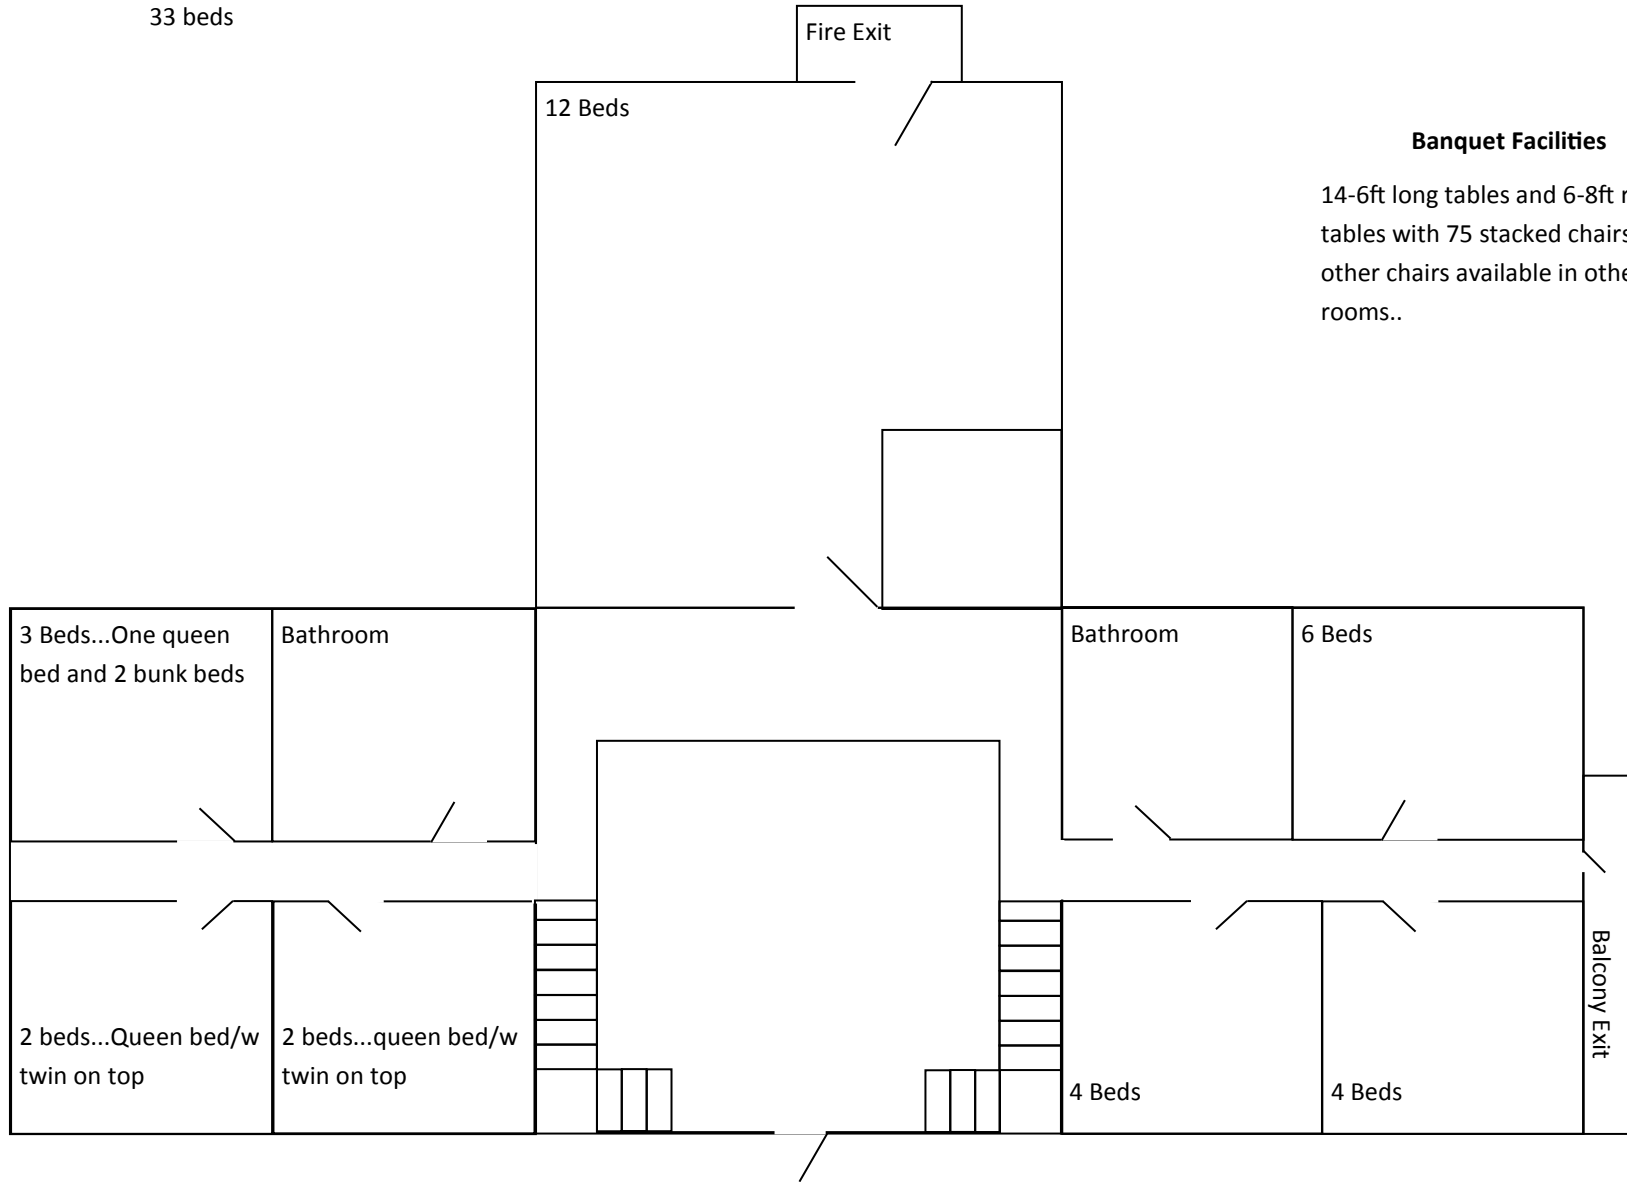

# Cane Ridge West Lodge

33 beds

## Banquet Facilities

14-6ft long tables and 6-8ft round tables with 75 stacked chairs with other chairs available in other rooms..

Cabin 1 - 14 beds

Cabin 2 - 12 beds